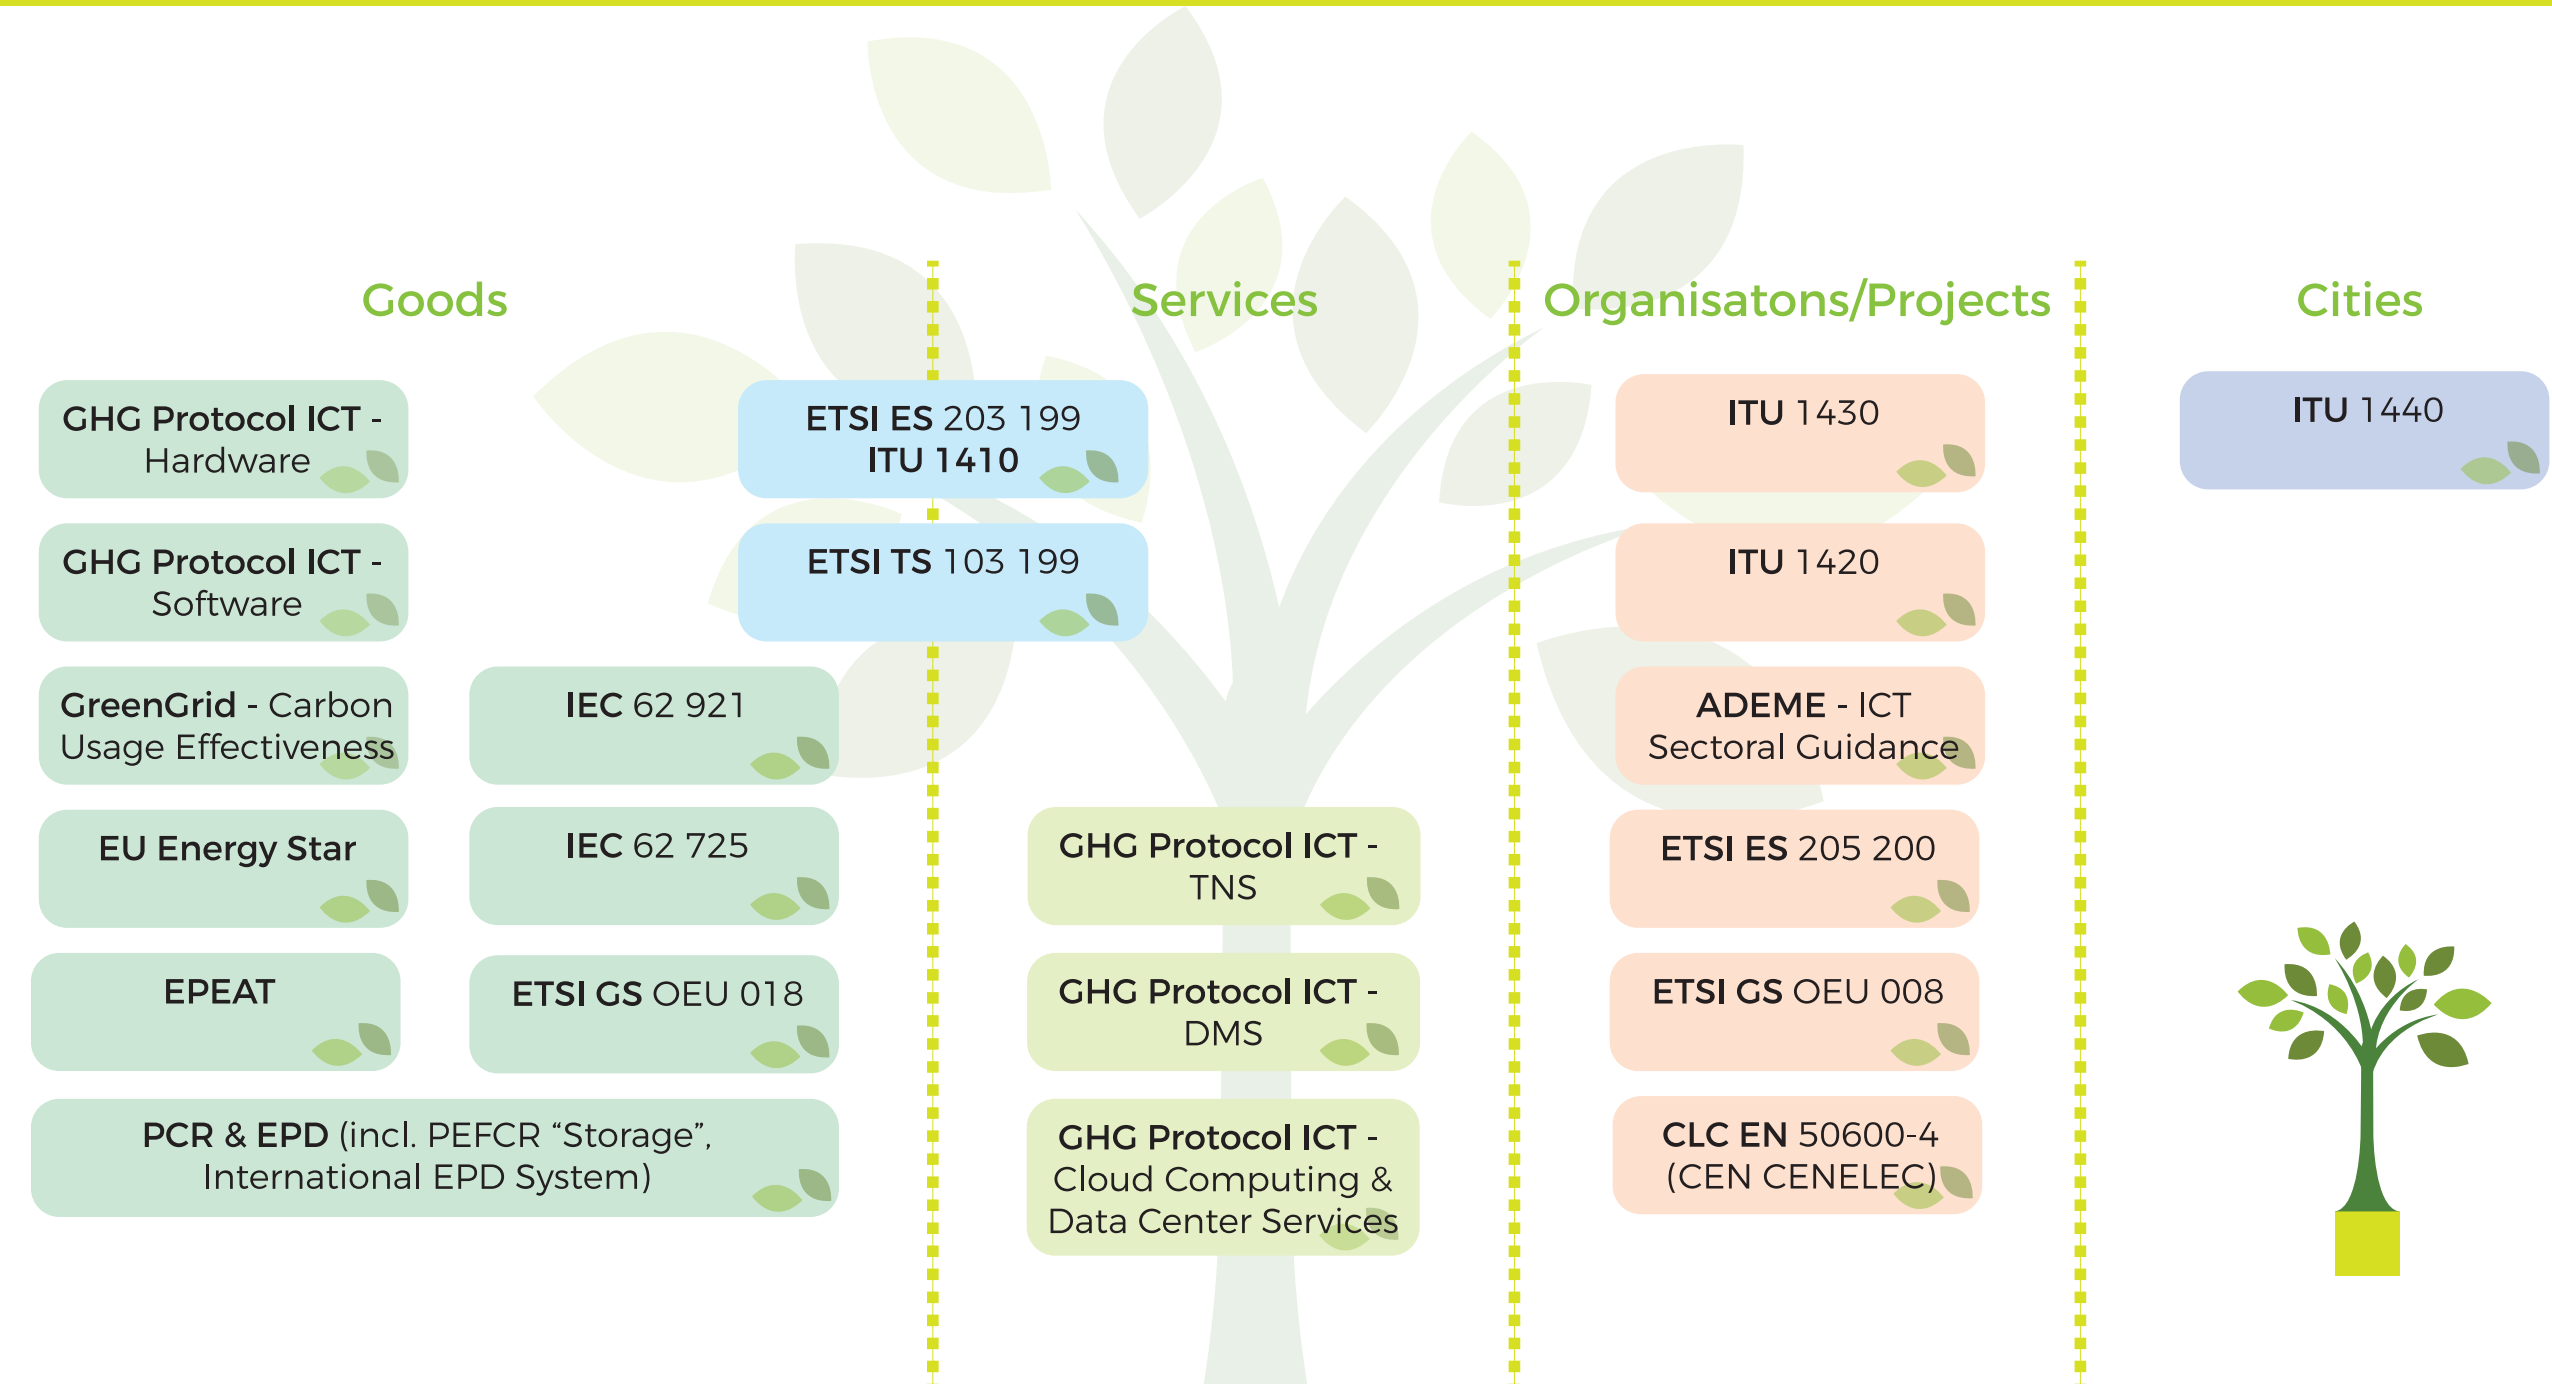

The reference platform for promoting the adoption of carbon footprint calculation methodologies in the ICT Sector

WANT TO KNOW HOW TO BE MORE SUSTAINABLE IN ICT?

ictfootprint.eu/en/self-assessment-tool

SELF-ASSESSMENT TOOL FOR ICT SERVICES (SAT-S)

Calculate the Carbon footprint of your ICT services

Useful, free, quick, easy-to-use

- » **Discover** the potential impact of your ICT devices & activities and the main hotspots in terms of GHG emissions and primary energy consumption
- » **Learn more** about methodological principles of quantitative environmental evaluation methods and standards
- » **Make informed decisions** about how to make your ICT services sustainable & energy efficient

In Europe: **10%** of all Energy used
4% of all Carbon emissions

ONLY FROM ICT SECTOR

ICT can save €600 billion by 2020 thanks to energy efficiency

WANT TO KNOW MORE ABOUT CARBON FOOTPRINT IN ICT?

MAP of ICT STANDARDS AND GUIDELINES

ABOUT US

A Growing Community

+1.000 Community Members (& growing)

14 ICT Sustainable Suppliers

10 Advisory Group Members

10 Successful Synergies

4 Webinars released (+8 on the way)

5 Languages Helpdesk (EN, FR, DE, IT, ES)