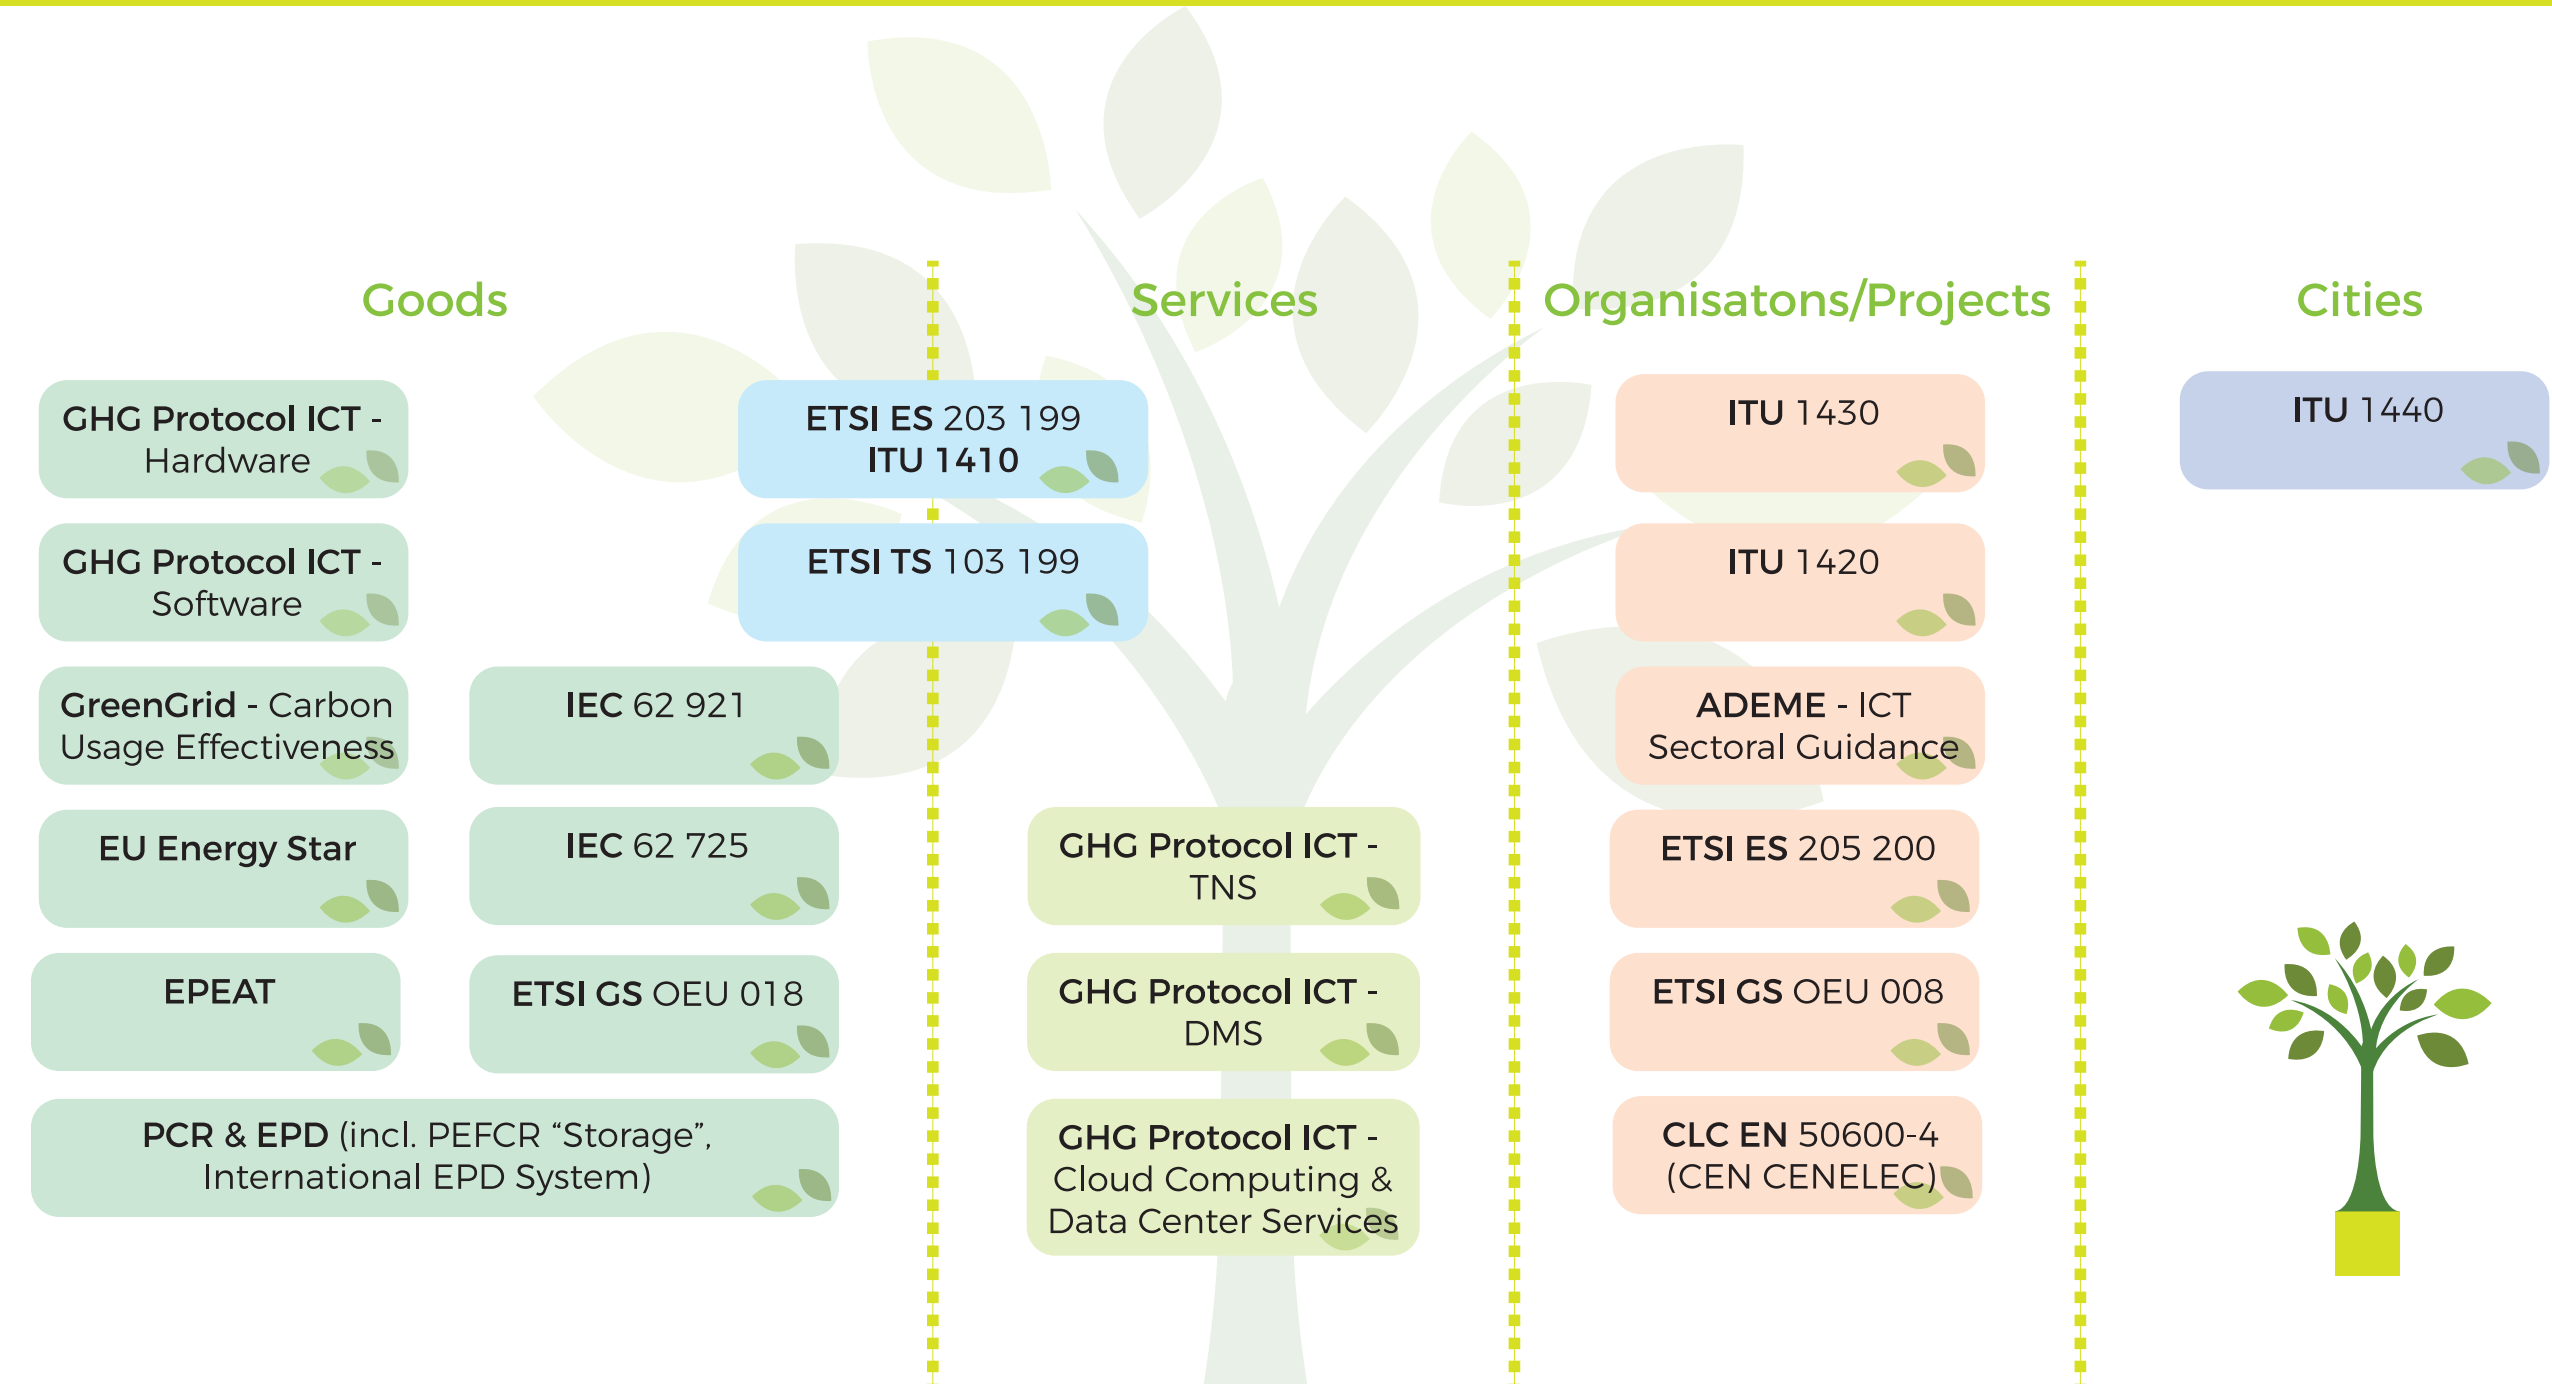

The reference platform for promoting the adoption of carbon footprint calculation methodologies in the ICT Sector

## WANT TO KNOW HOW TO BE MORE SUSTAINABLE IN ICT?

[ictfootprint.eu/en/self-assessment-tool](http://ictfootprint.eu/en/self-assessment-tool)

### SELF-ASSESSMENT TOOL FOR ICT SERVICES (SAT-S)

Calculate the Carbon footprint of your ICT services

**Useful, free, quick, easy-to-use**

- » **Discover** the potential impact of your ICT devices & activities and the main hotspots in terms of GHG emissions and primary energy consumption
- » **Learn more** about methodological principles of quantitative environmental evaluation methods and standards
- » **Make informed decisions** about how to make your ICT services sustainable & energy efficient

In Europe: **10%** of all Energy used  
**4%** of all Carbon emissions

**ONLY FROM ICT SECTOR**

ICT can save €600 billion by 2020 thanks to energy efficiency